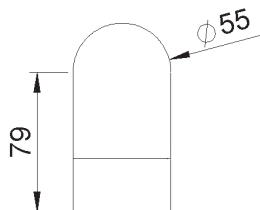

PRODUCT TECHNICAL SHEET

Collection : **JOE**

Ref. : **8010.--.92**

Bec de bain mural 200mm

Wanduitloop voor bad 200mm

Wall-mounted bath spout 200mm

Picture

Product details

Technical drawing

RA0.V01