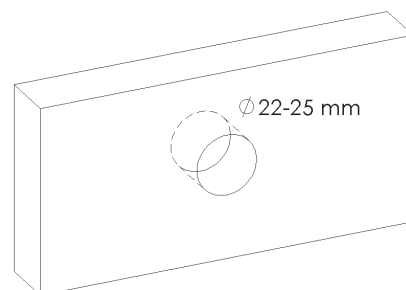

Technical drawing